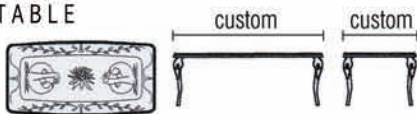

Prince of Whales Collection

SWAN TABLE AND CHAIRS

SWAN TABLE

SIDE CHAIR

ARM CHAIR

"Grand scale best describes the swan ensemble. You'll beam with pride as you sit in the ambrosial finely crafted swan arm chair. Each chair is hand crafted as intricate in detail with 1/2" deep carved cups in the fluted back.

Designer: Jay Payne

Available Selections

Table top: Rose carved open wood frame with swan etched glass, or solid distressed wood, or solid stone inserts.

Table legs: Solid carved wood

Side chair: Solid carved wood frame, back and legs with upholstered seat.